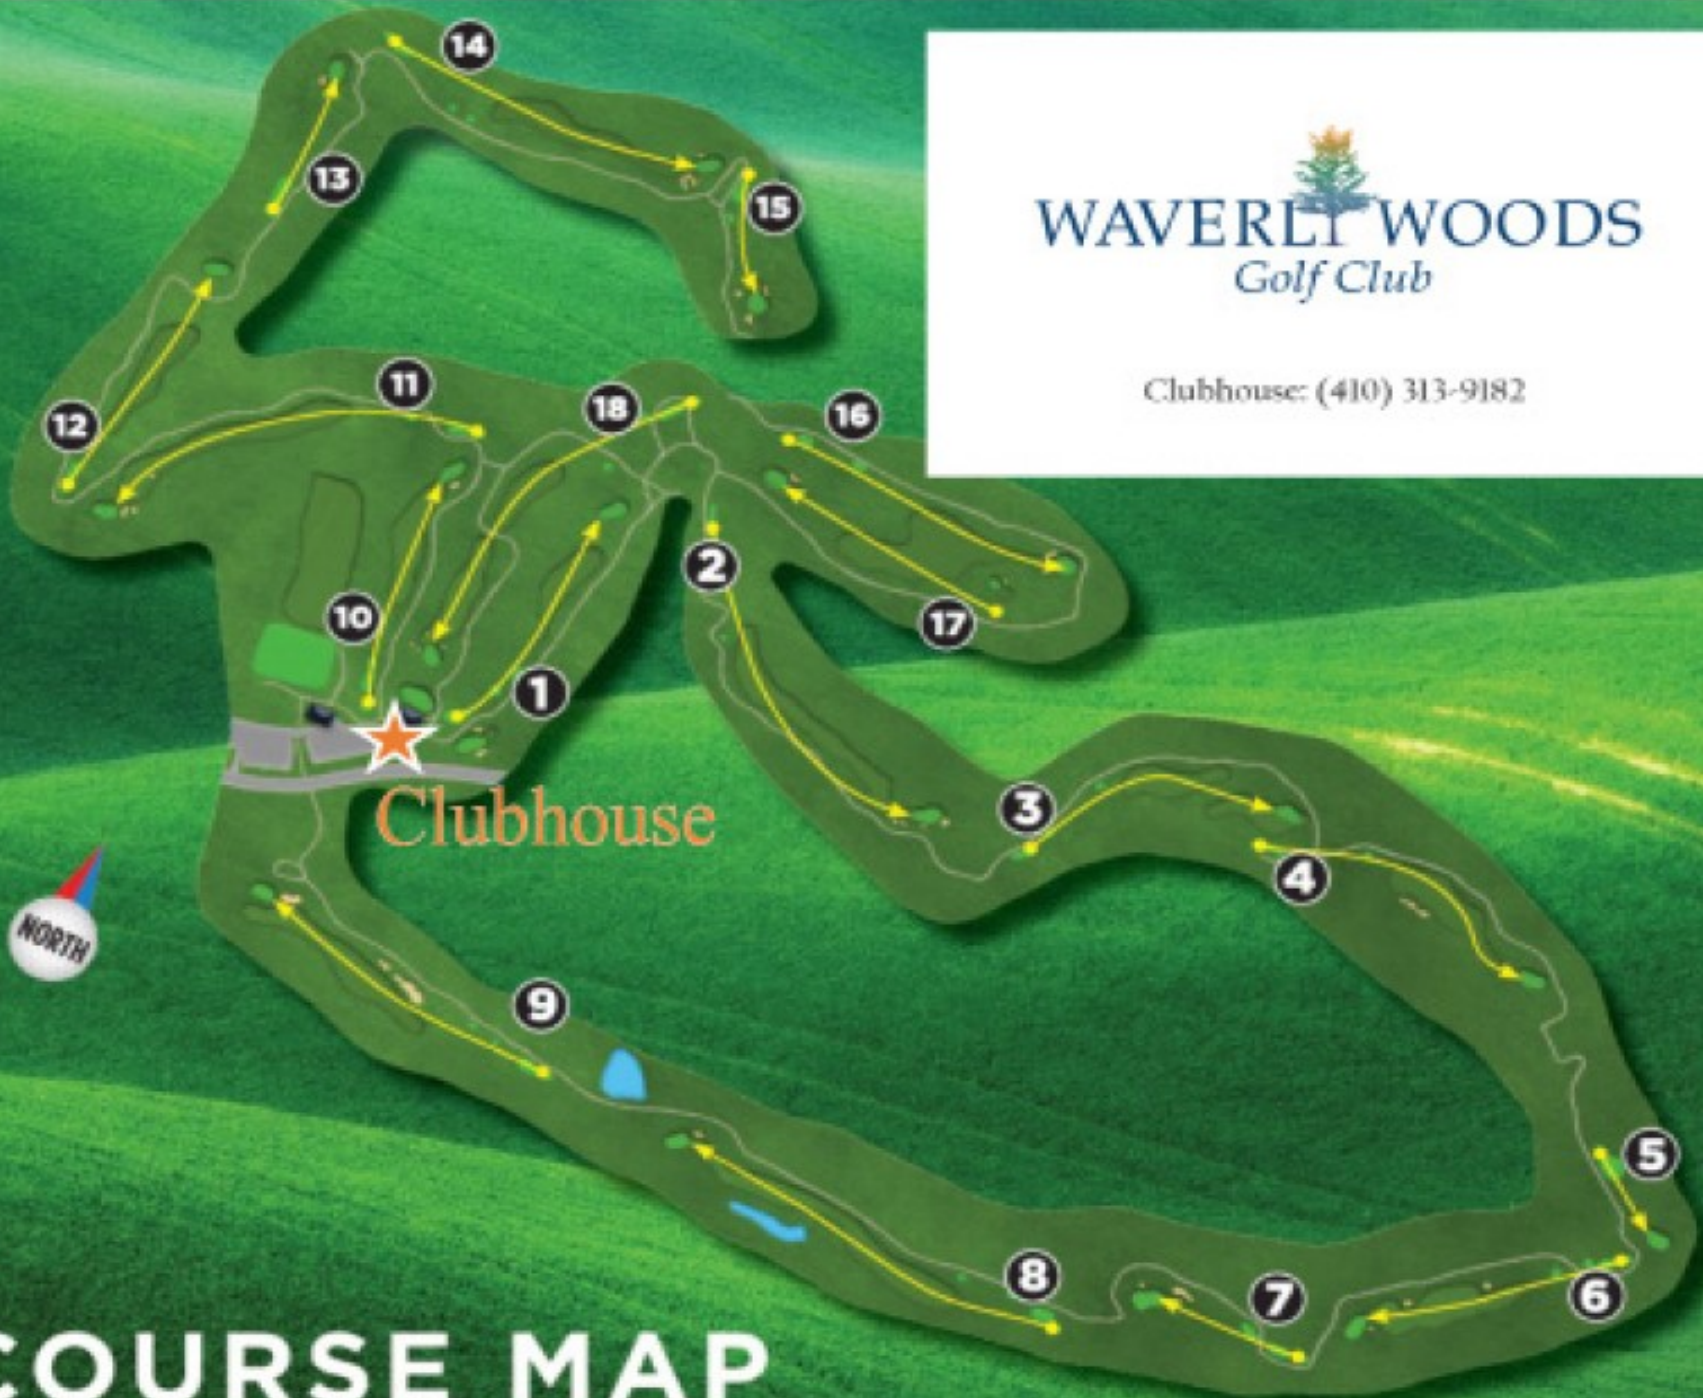

WAVERLY WOODS
Golf Club

Clubhouse: (410) 313-9182

COURSE MAP